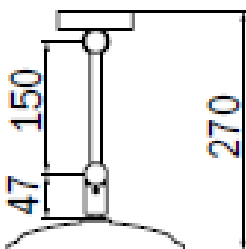

ROUND WALL MOUNTED MAGNIFYING MIRROR

Available Colours:
 Chrome - AV058E CR
 Matte Black - AV058E NE

Features:
 3 x magnification

2 Year Replacement Warranty

 Art. A0458A	 Art. A0458B	 Ø 6 mm 1
 Art. A0458C	 Art. AV058C	
 Art. AV058D	 Art. AV058E	 S6 2
 Art. AV058F	 Art. AV058L	
 Art. AV058M		
 Art. AV058P	 Art. AV058Q	