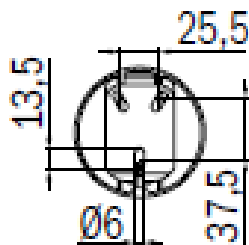

ROUND WALL MOUNTED MAGNIFYING MIRROR

Available Colours:
 Chrome - AV058E CR
 Matte Black - AV058E NE

Features:
 3 x magnification

2 Year Replacement Warranty

 Art. A0458A	 Art. A0458B	 Ø 6 mm 1
 Art. A0458C	 Art. AV058C	
 Art. AV058D	 Art. AV058E	 S6 2
 Art. AV058F	 Art. AV058L	
 Art. AV058M		
 Art. AV058P	 Art. AV058Q	