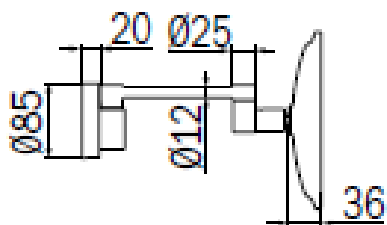

ROUND WALL MOUNTED MAGNIFYING MIRROR

Available Colours:
 Chrome - AV058E CR
 Matte Black - AV058E NE

Features:
 3 x magnification

2 Year Replacement Warranty

 Art. A0458A	 Art. A0458B	 Ø 6 mm 1
 Art. A0458C	 Art. AV058C	
 Art. AV058D	 Art. AV058E	 S6 2
 Art. AV058F	 Art. AV058L	
 Art. AV058M		
 Art. AV058P	 Art. AV058Q	